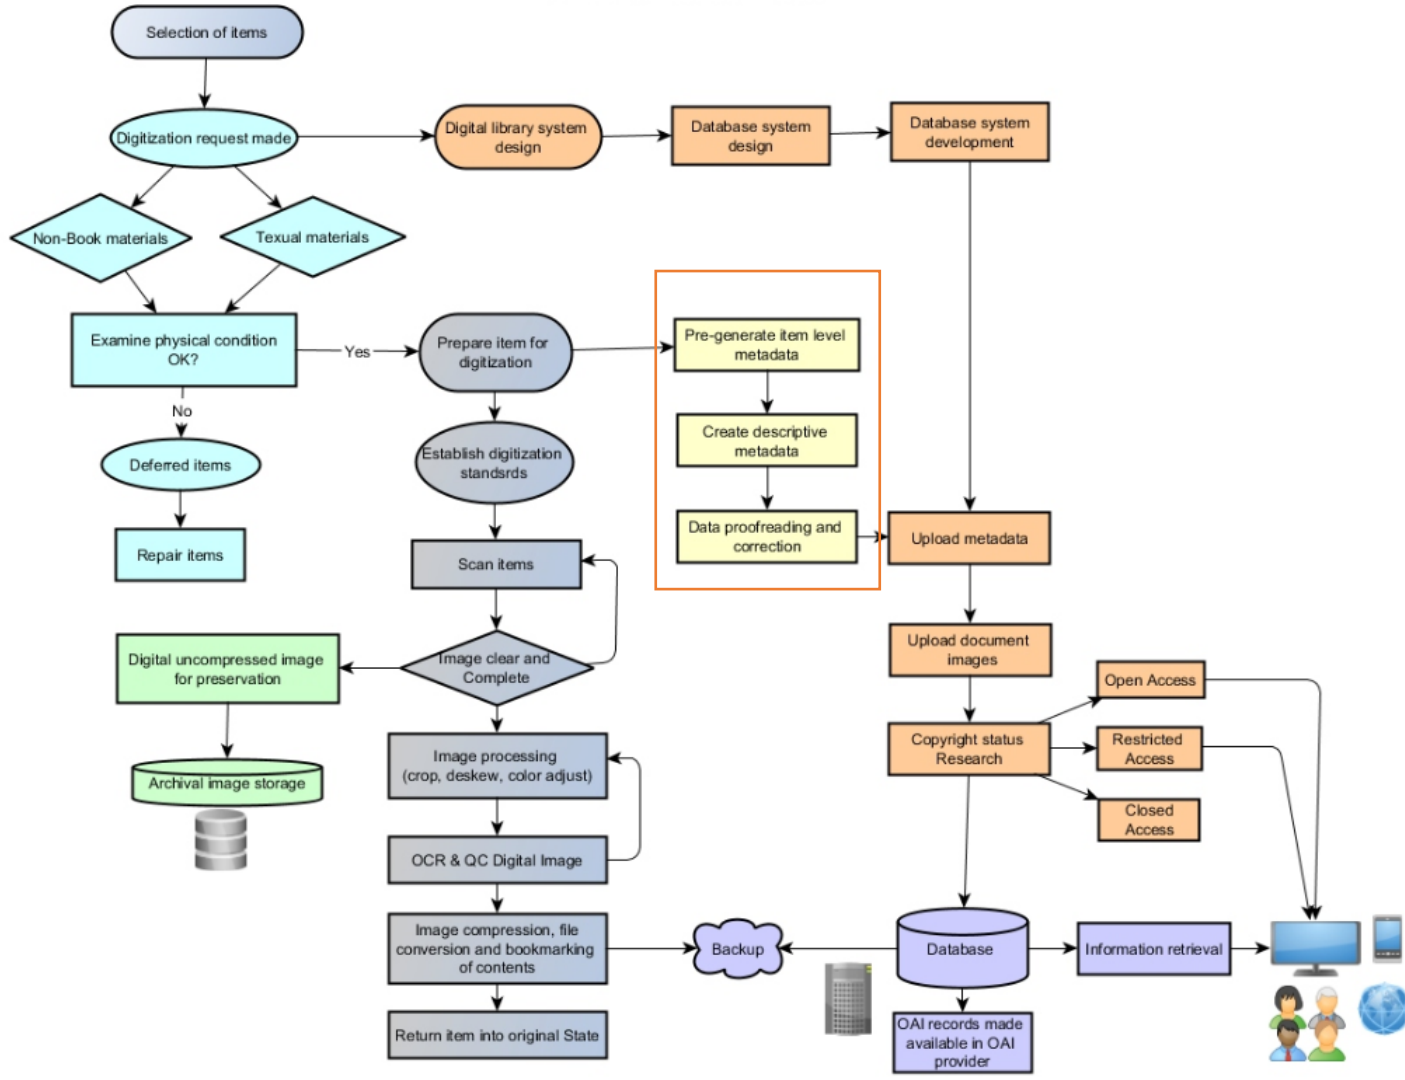

Year of Signaling

1897 1933 1993 2024

Singapore
Date of record: 1897

Pulau Pawai
Date of record: 11/1993
Must

Sultan Shoal , Near Singapore
Date of record: 12/1993

First Prev 1 2 3 Next Last

Leahli © iStock.com

Exponential Growth from ... 2016

Digitisation Process

Digital Gems Portal

A digital gateway that connects novice and advanced researchers with key, rare, historical, and primary source resources at any time and from anywhere